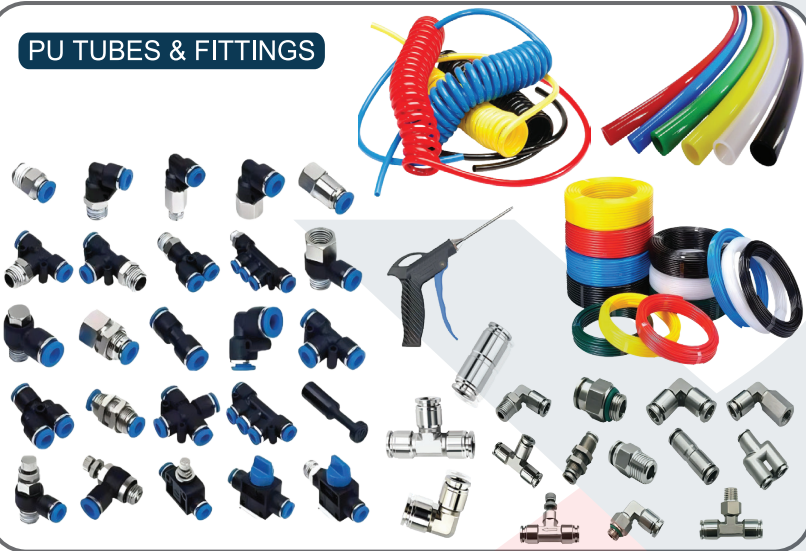

SILICONE HOSE

MECHANICAL SEALS

MOTION & CONTROL™

PNEUMATICS

PU TUBES & FITTINGS

RUBBER MOUNTINGS

HOSES AND FITTINGS

SPRING & CARBON BRUSH

COUPLINGS & ELEMENTS

GAUGES

GAS STRUTS

GLAND PACKINGS

CHICAGO & STROZ

QUICK, WINGNUT COUPLING

HOSE CLAMPS

CHAINS, PULLEYS & SPROCKETS

FUEL NOZZLES

BRASS FITTINGS

GASKET & RUBBER SHEET

CHALWYN VALVE

REDEX

MECHANICAL EQUIPMENT
SOLE PROPRIETORSHIP L.L.C.

ريدكس المعدات الميكانيكية - شركة الشخص الواحد ذ م م

Location