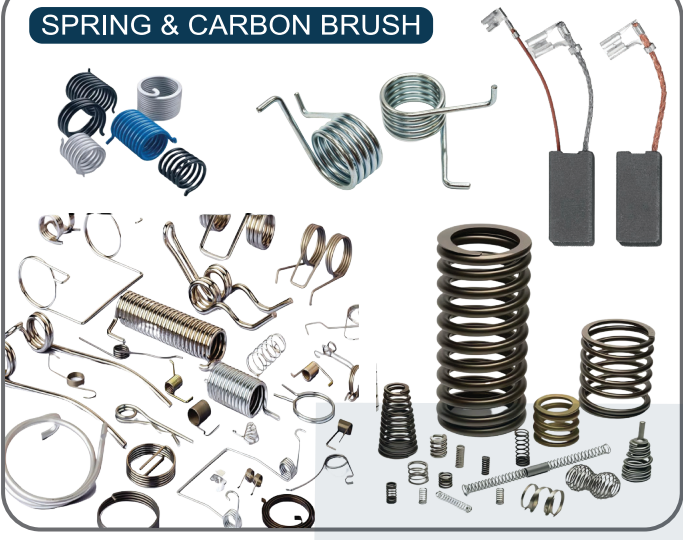

SILICONE HOSE

MECHANICAL SEALS

MOTION & CONTROL™

PNEUMATICS

PU TUBES & FITTINGS

RUBBER MOUNTINGS

HOSES AND FITTINGS

SPRING & CARBON BRUSH

COUPLINGS & ELEMENTS

GAUGES

GAS STRUTS

GLAND PACKINGS

CHICAGO & STROZ

QUICK, WINGNUT COUPLING

HOSE CLAMPS

CHAINS, PULLEYS & SPROCKETS